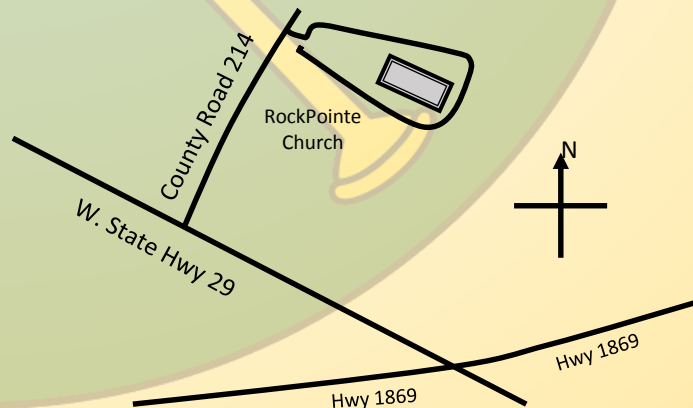

### From the North:

Take your best route to W. State Hwy 29 in Liberty Hill

Turn LEFT onto County Road 214

RockPointe Church will be on your right.

### From the South:

Take your best route to W. State Hwy 29 in Liberty Hill

Turn RIGHT onto County Road 214

RockPointe Church will be on your right.

*Minors must be accompanied by a parent or legal guardian. They may also attend with a 21-year-old or older adult with a signed and notarized Minor Event Waiver from the parents.*